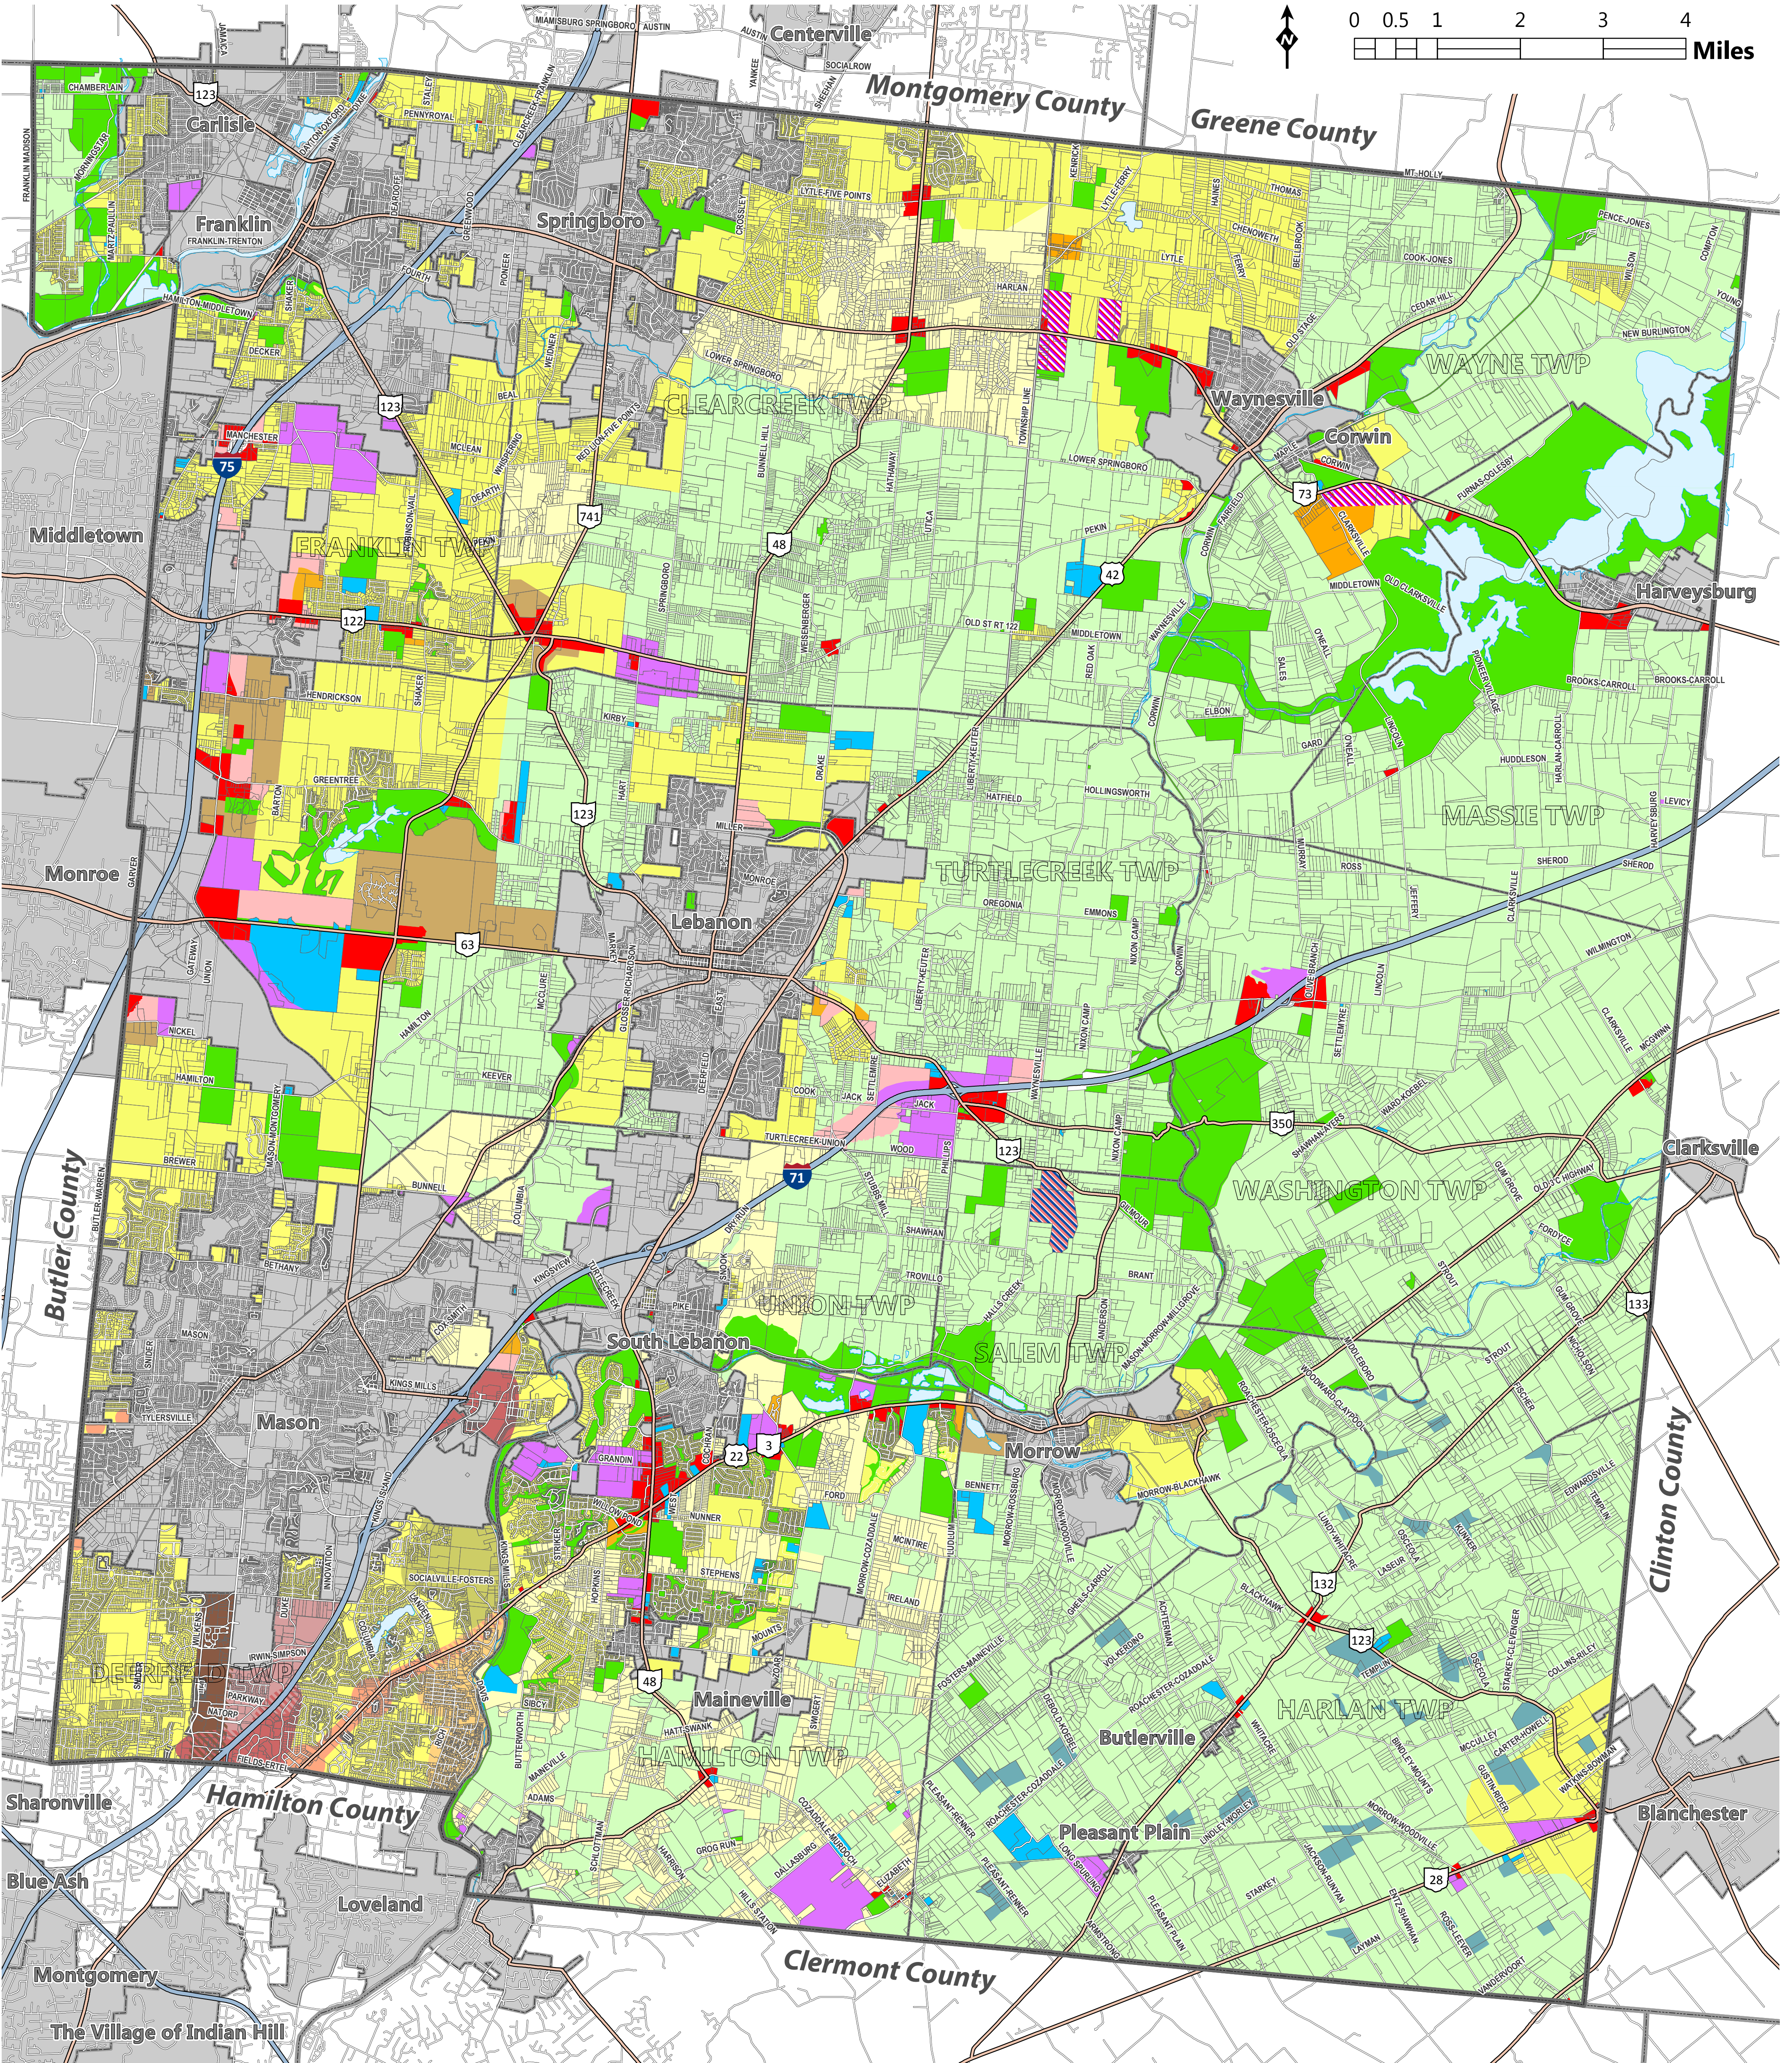

Future Land Use

Legend

- | | | | |
|--------------------------------|---|--|---------------------------------------|
| Future Land Uses | Parks and Recreational-Open Space | Town Center MU | Union Township Additional Uses |
| Agricultural-Rural Residential | Single Family Residential | Clearcreek Township Additional Uses | Low Density Residential |
| Commercial | Deerfield Township Character Areas | Township Residential | Wayne Township Additional Uses |
| Industrial | Low Density Rural Neighborhoods | Hamilton Township Additional Uses | Mixed Use Commercial/Industrial |
| Mixed-Use Neighborhood | Med Density Rural Neighborhoods | Rural Residential | Mixed Use Residential |
| Multi-Family Residential | Neighborhood MU | Salem Township Additional Uses | |
| Office | Neighborhoods | Mixed Use | |
| Protection Area | Office Park | Mixed Use Light Ind/Office | |
| Public-Semi-Public | Regional Highway Commercial | | |