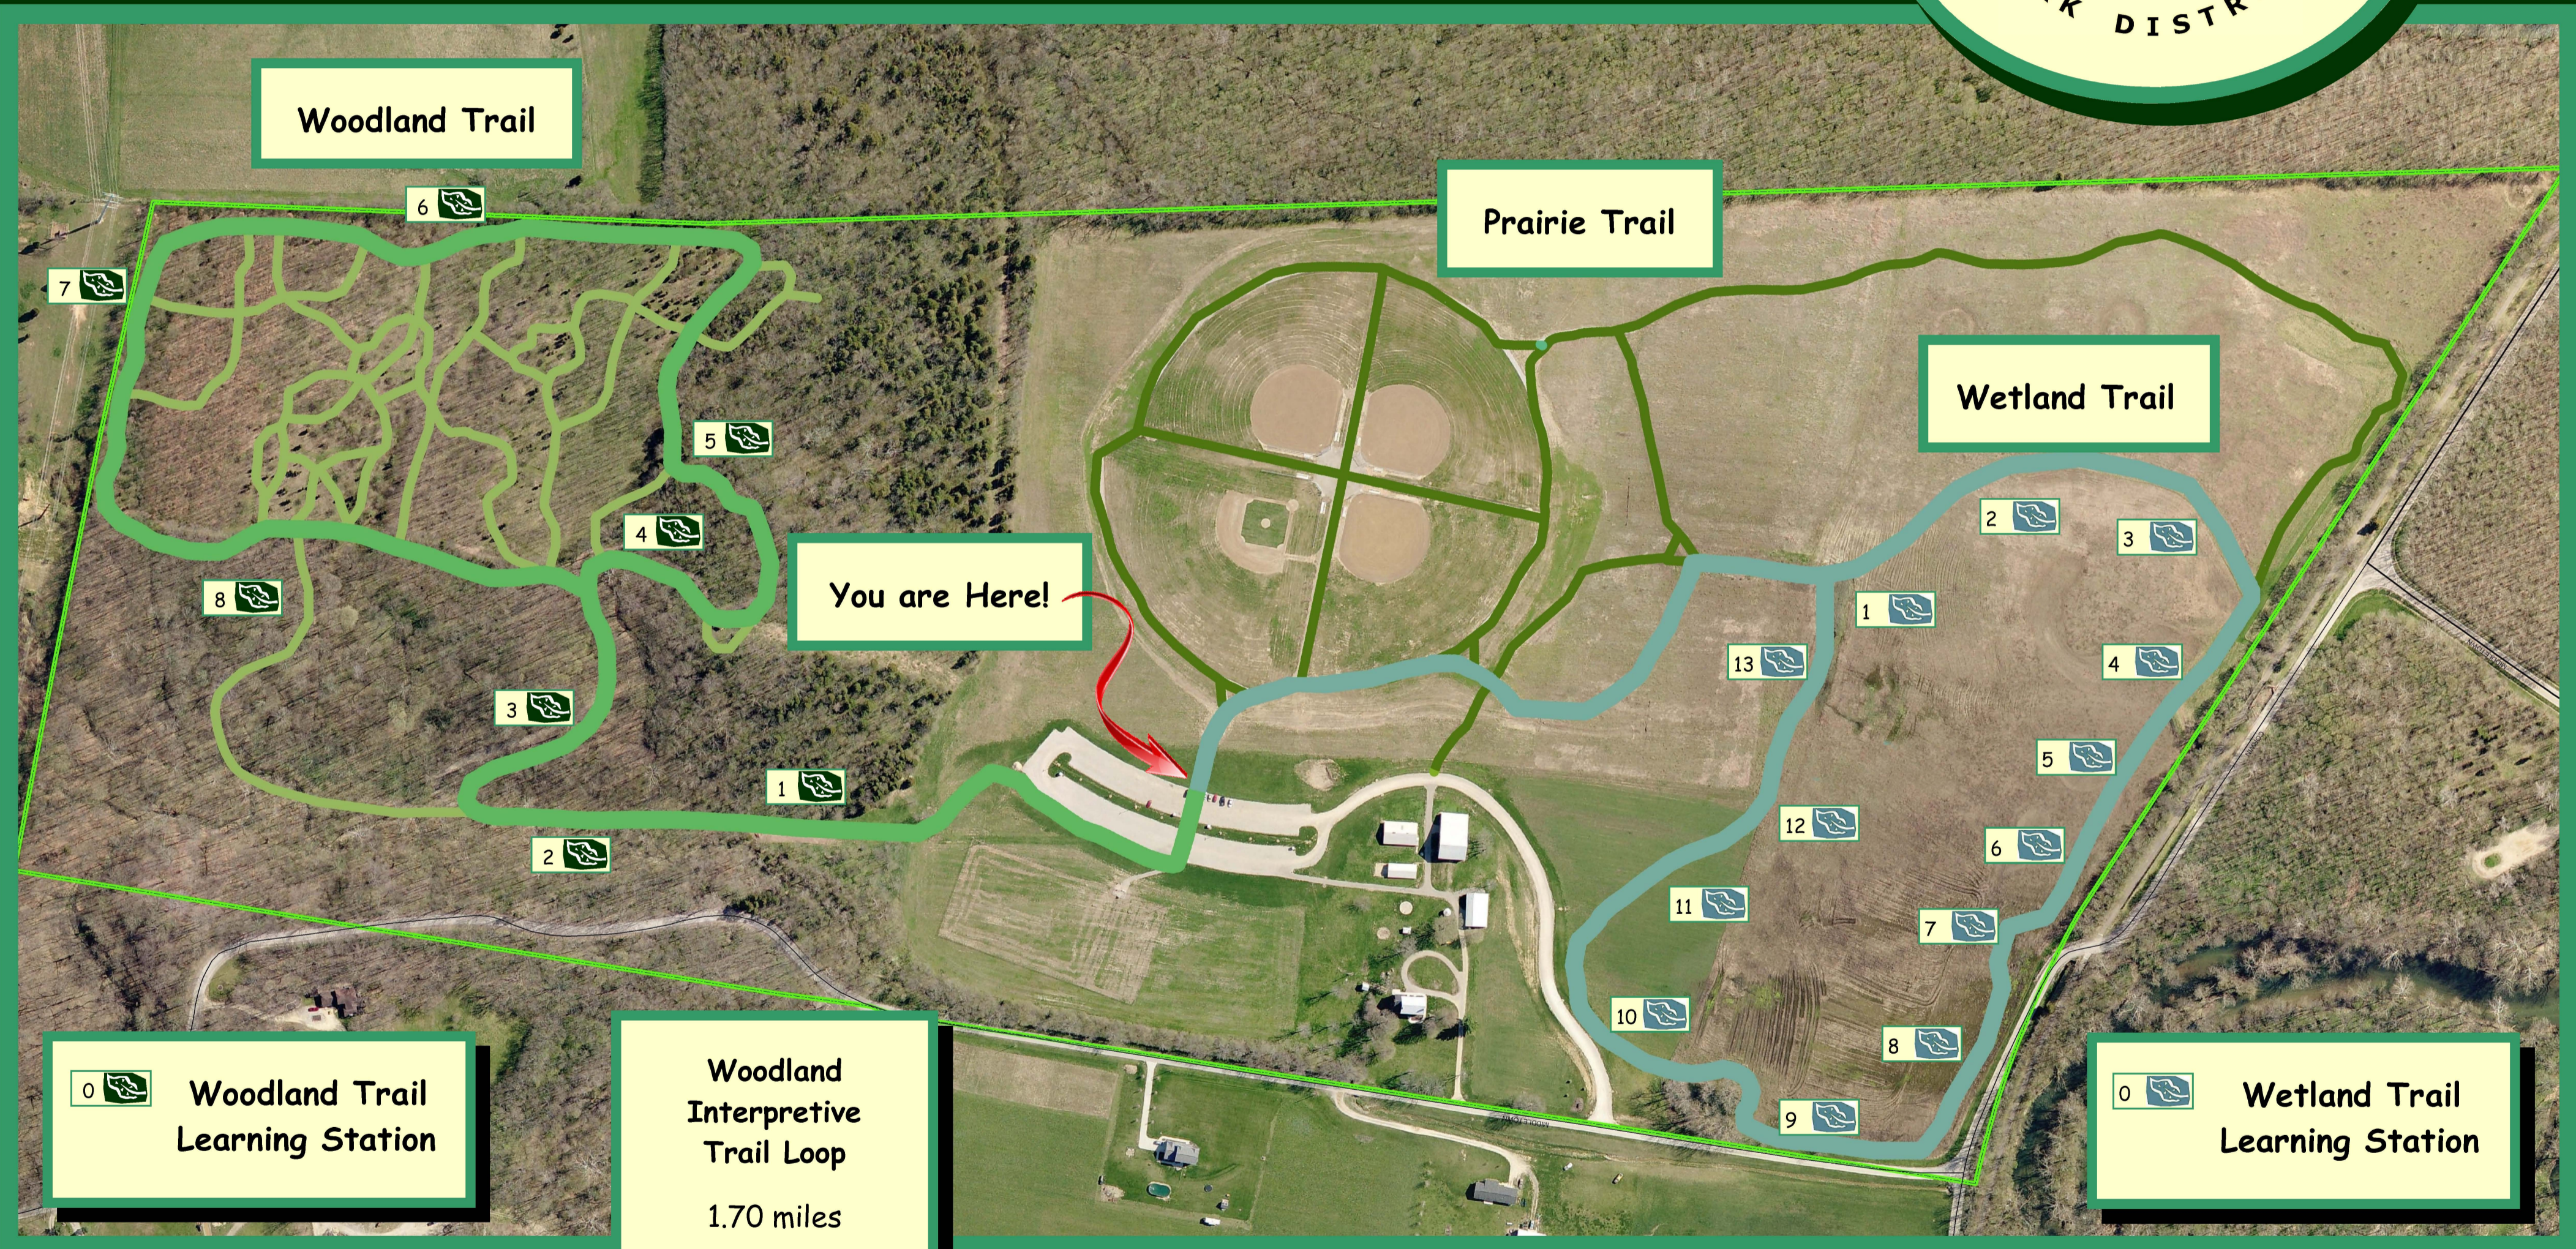

Hisey Park

Caesar's Creek Gorge Nature Preserve

Hisey Park Trailhead